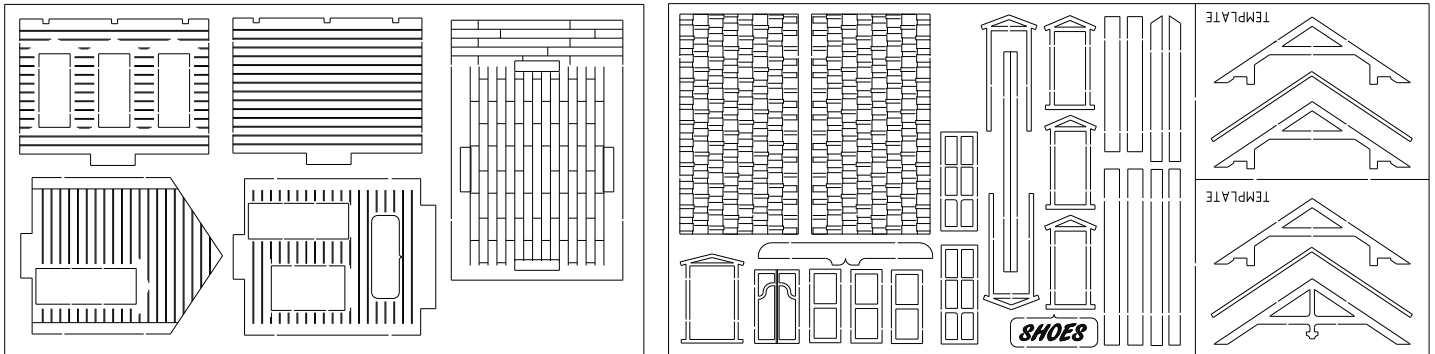

Shoe Shop (W01AH0) - Scale 1:87

Construction sheets

The kit contains 34 pieces

Construction sequences

 = glue point